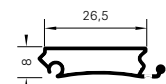

RAUVOLET E9 noble matt