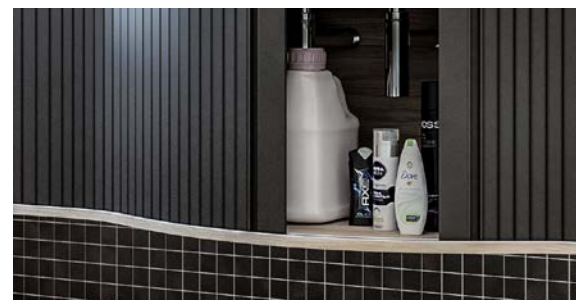

Roller Shutter Profile E23 – the all-rounder among profiles:

The E23 slats are available in various colors and decors. A special connection using a flexible hinge optimizes running performance and allows for extremely tight radii. Thanks to its stability, the profile can also be used for larger dimensions.