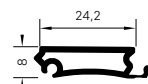

Cross-section of tambour door profile

RAUVOLET noble matt