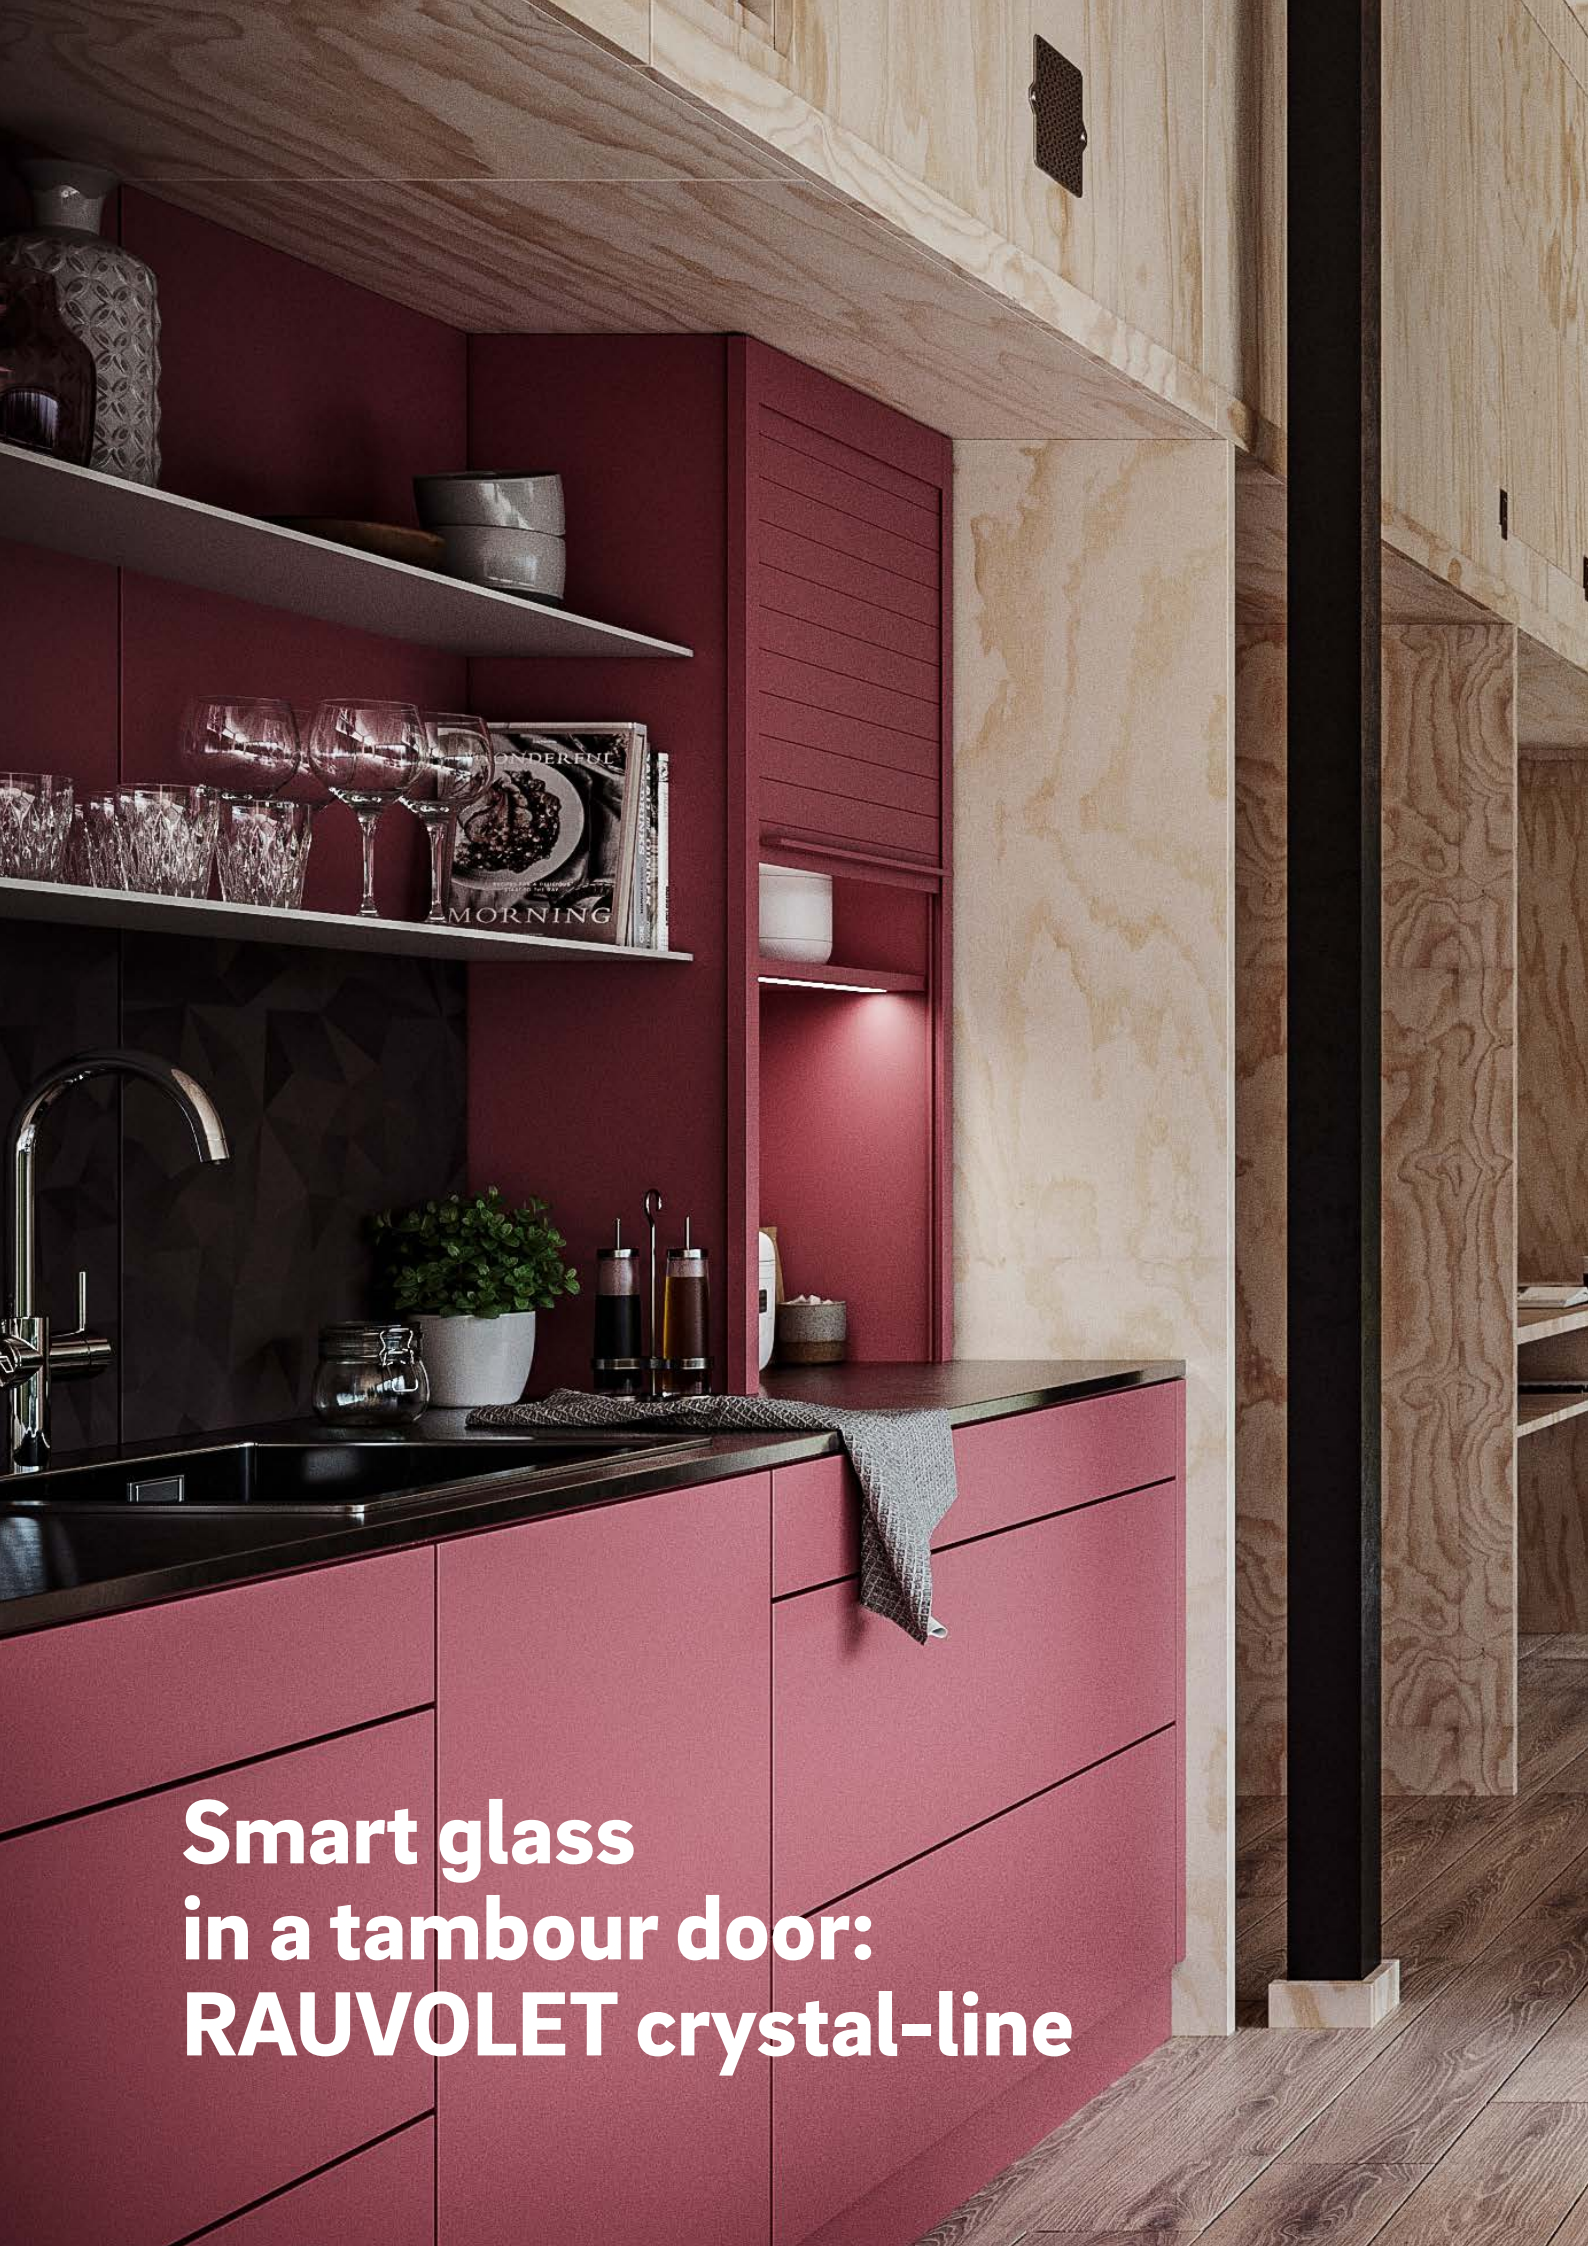

**Smart glass
in a tambour door:
RAUVOLET crystal-line**